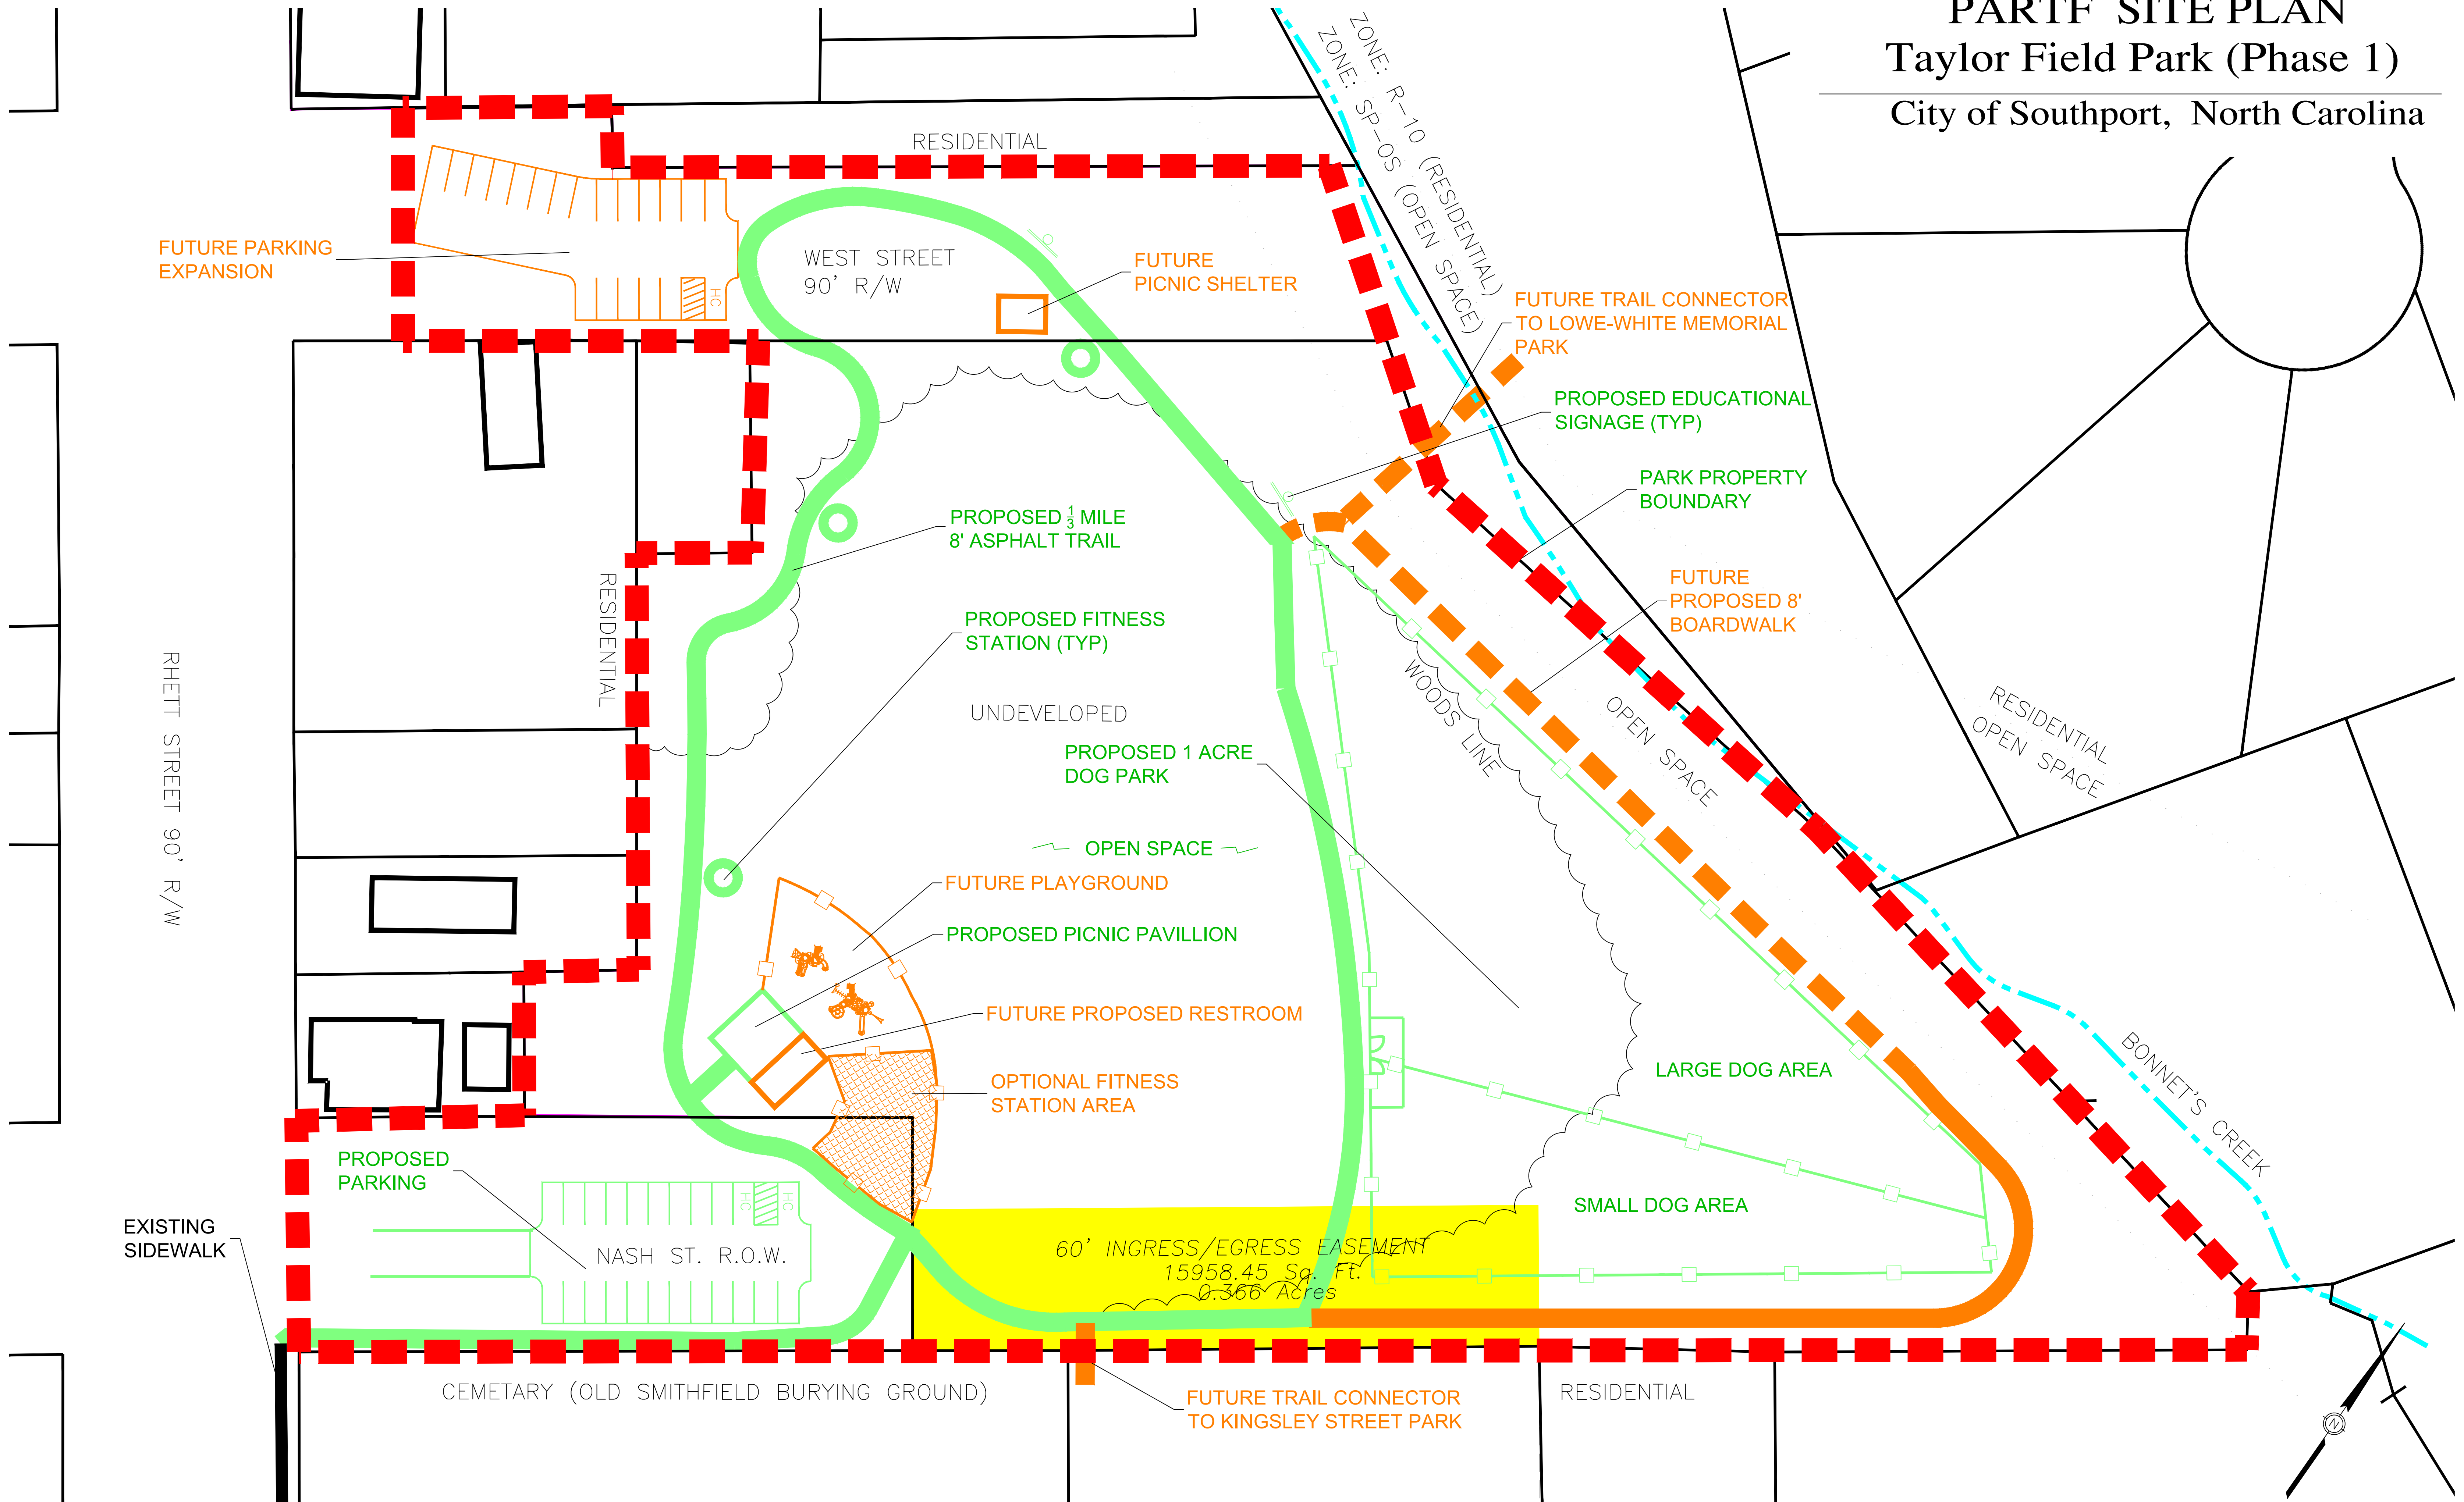

PARTF SITE PLAN

Taylor Field Park (Phase 1)

City of Southport, North Carolina

03/29/2019

Legend

■ ■ ■ Park Boundary (5.97 Acres)

Existing Park Facility

PARTF Requested

Future Phase

Easement