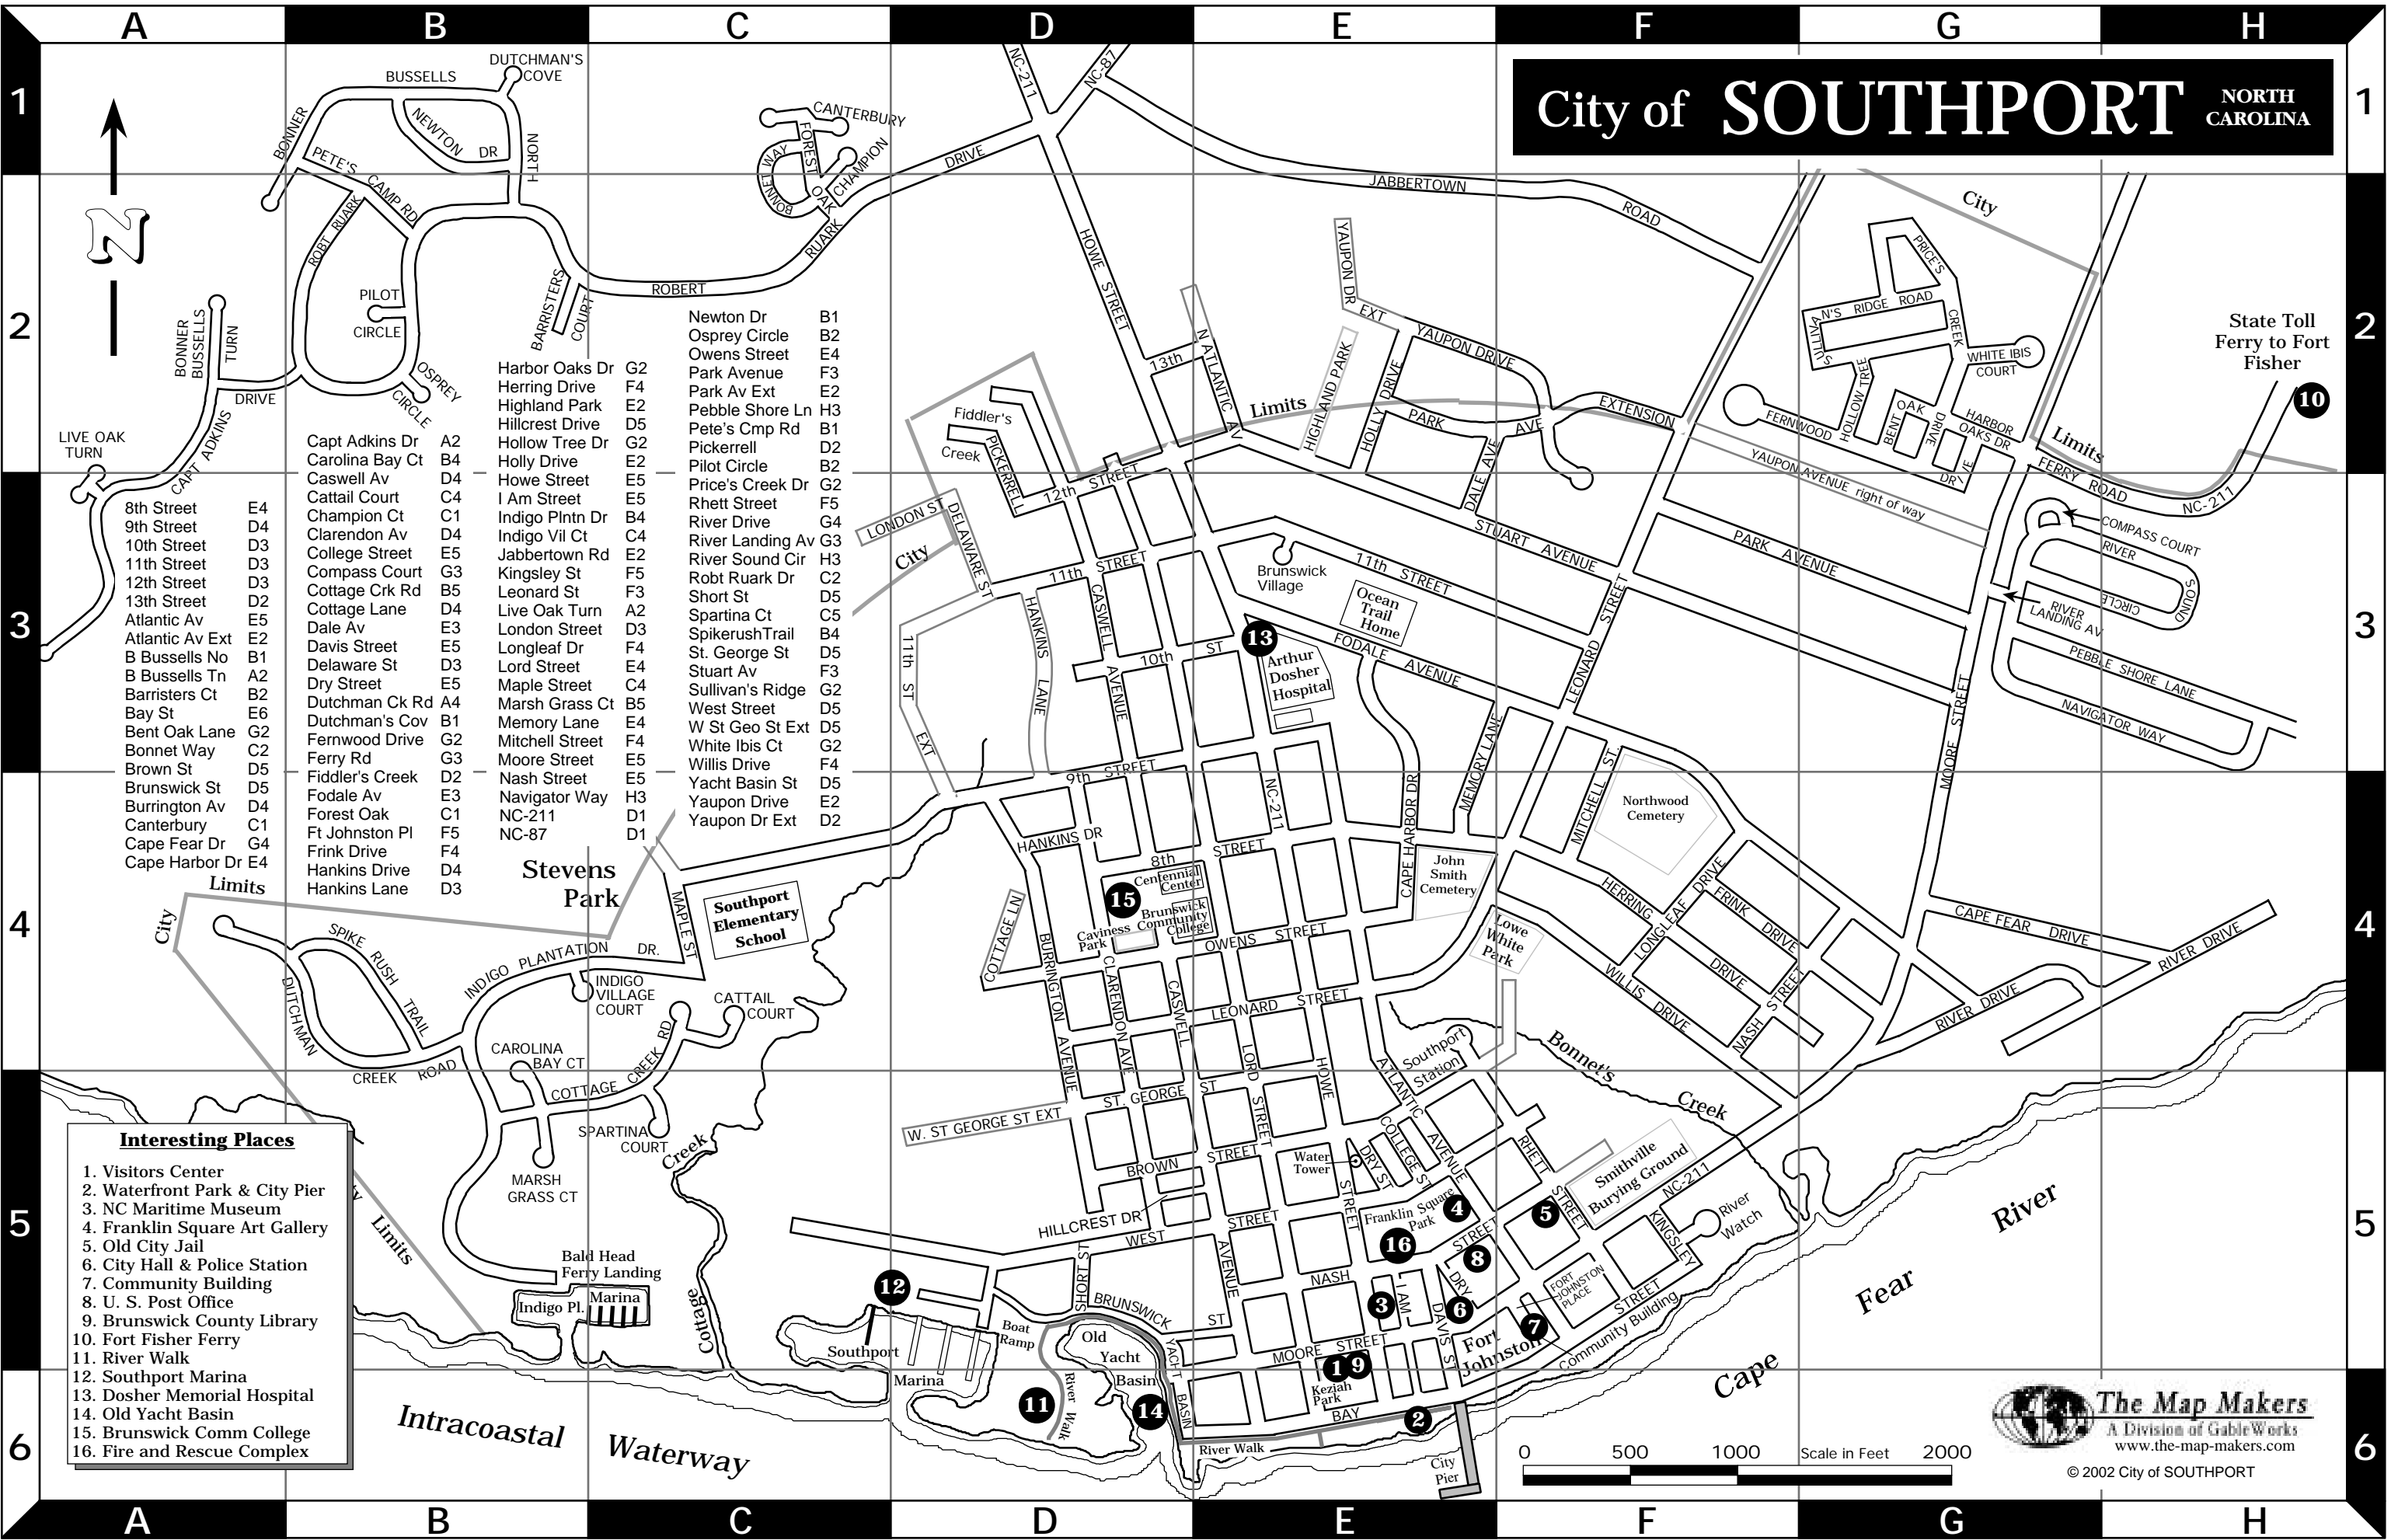

City of SOUTHPORT NORTH CAROLINA

Newton Dr	B1
Osprey Circle	B2
Owens Street	E4
Park Avenue	F3
Park Av Ext	E2
Pebble Shore Ln	H3
Pete's Cmp Rd	B1
Pickerrell	D2
Pilot Circle	B2
Price's Creek Dr	G2
Rhett Street	F5
River Drive	G4
River Landing Av	G3
River Sound Cir	H3
Robt Ruark Dr	C2
Short St	D5
Spartina Ct	C5
Spikerush Trail	B4
St. George St	D5
Stuart Av	F3
Sullivan's Ridge	G2
West Street	D5
W St Geo St Ext	D5
White Ibis Ct	G2
Willis Drive	F4
Yacht Basin St	D5
Yaupon Drive	E2
Yaupon Dr Ext	D2
Harbor Oaks Dr	G2
Herring Drive	F4
Highland Park	E2
Hillcrest Drive	D5
Hollow Tree Dr	G2
Holly Drive	E2
Howe Street	E5
I Am Street	E5
Indigo Plntn Dr	B4
Indigo Vil Ct	C4
Jabbertown Rd	E2
Kingsley St	F5
Leonard St	F3
Live Oak Turn	A2
London Street	D3
Longleaf Dr	F4
Lord Street	E4
Maple Street	C4
Marsh Grass Ct	B5
Memory Lane	E4
Mitchell Street	F4
Moore Street	E5
Nash Street	E5
Navigator Way	H3
NC-211	D1
NC-87	D1
Capt Adkins Dr	A2
Carolina Bay Ct	B4
Caswell Av	D4
Cattail Court	C4
Champion Ct	C1
Clarendon Av	D4
College Street	E5
Compass Court	G3
Cottage Crk Rd	B5
Cottage Lane	D4
Dale Av	E3
Davis Street	E5
Delaware St	D3
Dry Street	E5
Dutchman Ck Rd	A4
Dutchman's Cov	B1
Fernwood Drive	G2
Ferry Rd	G3
Fiddler's Creek	D2
Fodale Av	E3
Forest Oak	C1
Ft Johnston Pl	F5
Frink Drive	F4
Hankins Drive	D4
Hankins Lane	D3

- Interesting Places**
1. Visitors Center
 2. Waterfront Park & City Pier
 3. NC Maritime Museum
 4. Franklin Square Art Gallery
 5. Old City Jail
 6. City Hall & Police Station
 7. Community Building
 8. U. S. Post Office
 9. Brunswick County Library
 10. Fort Fisher Ferry
 11. River Walk
 12. Southport Marina
 13. Doshier Memorial Hospital
 14. Old Yacht Basin
 15. Brunswick Comm College
 16. Fire and Rescue Complex

The Map Makers
 A Division of GableWorks
 www.the-map-makers.com
 © 2002 City of SOUTHPORT